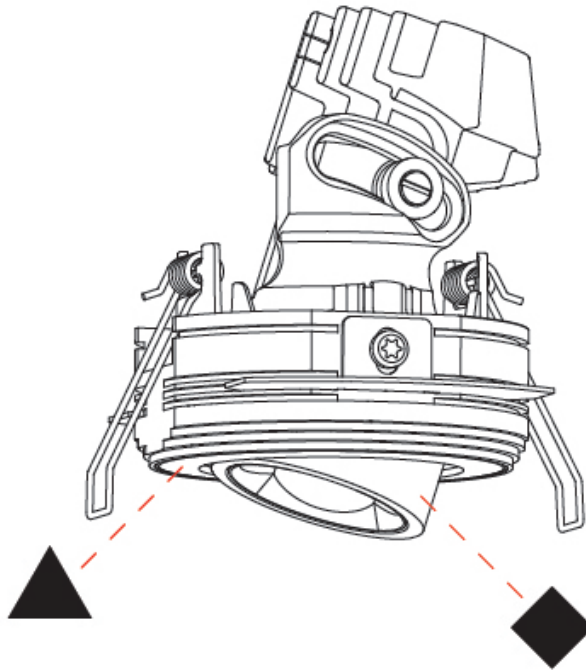

OIKO PRO ADJUSTABLE TRIMLESS

A35817-

PROJECT

TYPE

SPECIFIER

QUANTITY

DATE

A