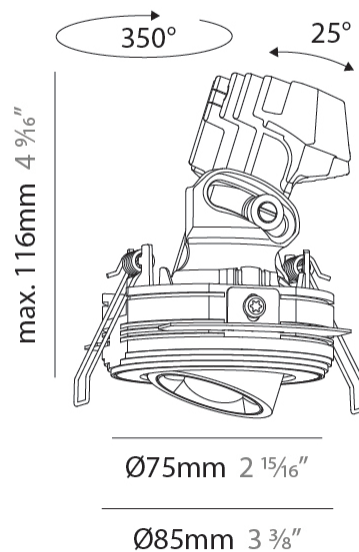

GENERAL

Series: Oiko Pro
Subseries: Oiko Pro Adjustable
Brand: Prolicht
Division: Architectural
Mounting Type: Trimless
Mounting Location: Ceiling
Subcategory: Downlight

PHYSICAL

Shape: Round
Diameter (mm): 75
Diameter (in): 2 ¹⁵/₁₆
Height (mm): 116
Height (in): 4 ⁹/₁₆
Ceiling Thickness (mm): 10 / 12.5 / 15 / 25
Ceiling Thickness (in): 3/8 or 1/2 or 9/16 or 1
Min. Recessing Depth (mm): 125
Min. Recessing Depth (in): 4 ¹⁵/₁₆
Light Distribution: Direct
Fixture Finish: SSR / BKV / CWI / CRY / HAB / LAG / UFT / ITA / RUA / RUR / MIC / FTG / MYG / TWT / LOD / PUS / FRO / FUP / KIA / POP / BLS / SPG / MEY / GOH / GUM / CHC / COM / ABZ / JAG / OBR / MOS / ROR
Fixture Material: Aluminum Die Cast
Cut-out Measurements: D. 86mm / 3 3/8"

ELECTRICAL

Lamp Type: LED (Zhaga Standard)
Input Wattage (W): 16
Total Output Wattage (W): 14.6
Dimming: Tri-Mode (Non-Dimming and Phase Dimming (120Vac only) and 0-10V Dimming)
Driver Included: No
Driver Location: Recessed Housing
Driver Type: Constant Current - Universal
Driver Class: Class 2
Input Voltage (V): 120 - 277
Constant Current (MA): 350

LED

Number of LEDs: 1
Color Temperature (°K): 2700 / 3000 / 3500 / 4000
Max. Delivered Lumen (lm): 1067 / 1150 / 1217 / 1220
Nominal Lumen (lm): 1393 / 1501 / 1589 / 1592
CRI: >90 CRI
Lamp Life (hrs): 50000

OPTICAL

Reflector°: 14
Adjustability: Rotational 350° / Tilt 25°

RATINGS AND CERTIFICATIONS

Certified By: Certified for North American Standards
IP rating: IP20