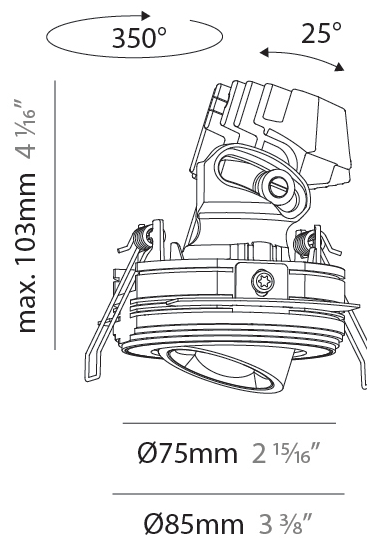

PHYSICAL

Shape: Round
Diameter (mm): 75
Diameter (in): 2 15/16
Height (mm): 103
Height (in): 4 1/16
Ceiling Thickness (mm): 10 / 12.5 / 15 / 25
Ceiling Thickness (in): 3/8 or 1/2 or 9/16 or 1
Min. Recessing Depth (mm): 115
Min. Recessing Depth (in): 4 1/2
Light Distribution: Direct
Diffuser: Lens Pack - Spread Lens / Linear Spread Lens / Honeycomb Louver
Fixture Finish: SSR / BKV / CWI / CRY / HAB / LAG / UFT / ITA / RUA / RUR / MIC / FTG / MYG / TWT / LOD / PUS / FRO / FUP / KIA / POP / BLS / SPG / MEY / GOH / GUM / CHC / COM / ABZ / JAG / OBR / MOS / ROR
Fixture Material: Aluminum Die Cast
Cut-out Measurements: D. 86mm / 3 3/8"

ELECTRICAL

Lamp Type: LED (Zhaga Standard)
Input Wattage (W): 16
Total Output Wattage (W): 14.6
Dimming: Tri-Mode (Non-Dimming and Phase Dimming (120Vac only) and 0-10V Dimming)
Driver Included: No
Driver Location: Recessed Housing
Driver Type: Constant Current - Universal
Driver Class: Class 2
Input Voltage (V): 120 - 277
Constant Current (MA): 350

LED

Number of LEDs: 1
Color Temperature (°K): 2700 / 3000 / 3500 / 4000
Max. Delivered Lumen (lm): 1375 / 1462 / 1531 / 1545
Nominal Lumen (lm): 1566 / 1665 / 1743 / 1759
CRI: >90 CRI
Lamp Life (hrs): 50000

OPTICAL

Reflector: 50
Adjustability: Rotational 350° / Tilt 25°

RATINGS AND CERTIFICATIONS

Certified By: Certified for North American Standards
IP rating: IP20