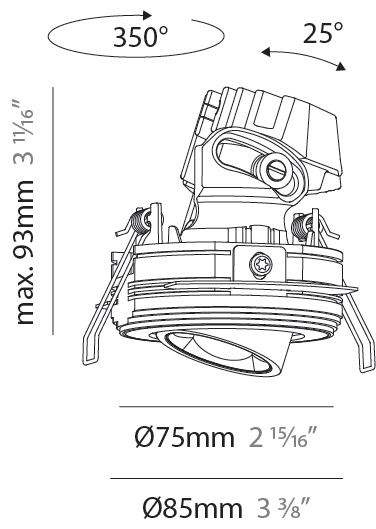

PHYSICAL

Shape: Round
Diameter (mm): 75
Diameter (in): 2 ¹⁵/₁₆
Height (mm): 93
Height (in): 3 ¹¹/₁₆
Ceiling Thickness (mm): 10 / 12.5 / 15 / 25
Ceiling Thickness (in): 3/8 or 1/2 or 9/16 or 1
Min. Recessing Depth (mm): 105
Min. Recessing Depth (in): 4 ¹/₈
Light Distribution: Direct
Diffuser: Lens Pack - Spread Lens / Linear Spread Lens / Honeycomb Louver
Fixture Finish: SSR / BKV / CWI / CRY / HAB / LAG / UFT / ITA / RUA / RUR / MIC / FTG / MYG / TWT / LOD / PUS / FRO / FUP / KIA / POP / BLS / SPG / MEY / GOH / GUM / CHC / COM / ABZ / JAG / OBR / MOS / ROR
Fixture Material: Aluminum Die Cast
Cut-out Measurements: D. 86mm / 3 3/8"

ELECTRICAL

Lamp Type: LED (Zhaga Standard)
Input Wattage (W): 16
Total Output Wattage (W): 14.6
Dimming: Tri-Mode (Non-Dimming and Phase Dimming (120Vac only) and 0-10V Dimming)
Driver Included: No
Driver Location: Recessed Housing
Driver Type: Constant Current - Universal
Driver Class: Class 2
Input Voltage (V): 120 - 277
Constant Current (MA): 350

LED

Number of LEDs: 1
Color Temperature (°K): 2700 / 3000 / 3500 / 4000
Max. Delivered Lumen (lm): 1464 / 1556 / 1630 / 1645
Nominal Lumen (lm): 1566 / 1665 / 1743 / 1759
CRI: >90 CRI
Lamp Life (hrs): 50000

OPTICAL

Reflector°: 60
Adjustability: Rotational 350° / Tilt 25°

RATINGS AND CERTIFICATIONS

Certified By: Certified for North American Standards
IP rating: IP20