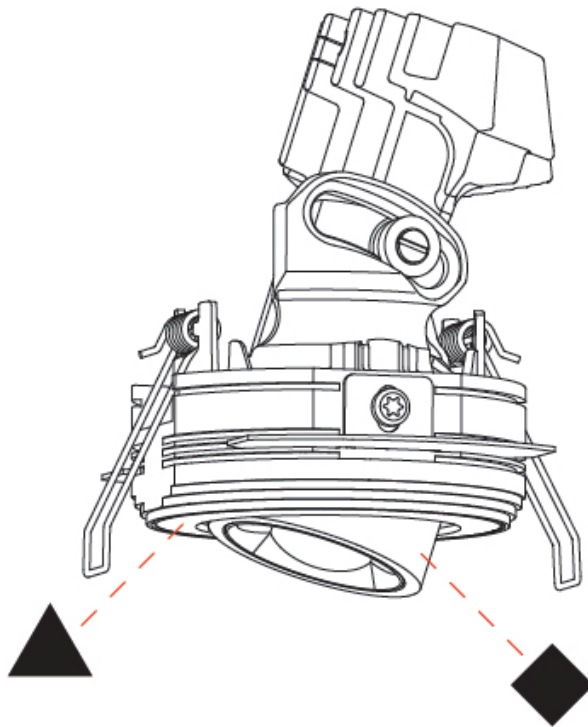

OIKO PRO ADJUSTABLE TRIMLESS

A35815-

PROJECT	_____
TYPE	_____
SPECIFIER	_____
QUANTITY	_____
DATE	_____